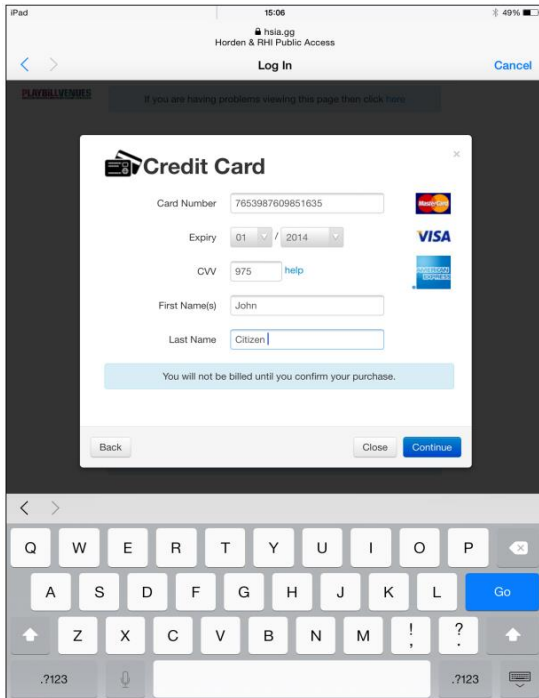

Wi-Fi service is available throughout the Hordern Pavilion and Royal Hall of Industries.

Q. How much does it cost to access the Internet?

A. For 24 hour High Speed Unlimited Data - \$20.00

Q. What is the SSID to connect to the Hordern Pavilion and Royal Hall of Industries?

A. The SSID is “Hordern & RHI Public Access”

Q. When and how do I pay this fee?

A. You will be prompted to pay by credit card when you attempt to connect to the Internet through your browser. American Express, MasterCard, and Visa are accepted.

Q. How do I connect?

A. Please follow the demonstration as below.

iPad 15:08 hsia.gg Horden & RHI Public Access 48%
Log In Cancel

Receipt (Optional)

Please enter your email address to receive a Receipt and Access Code for this purchase.