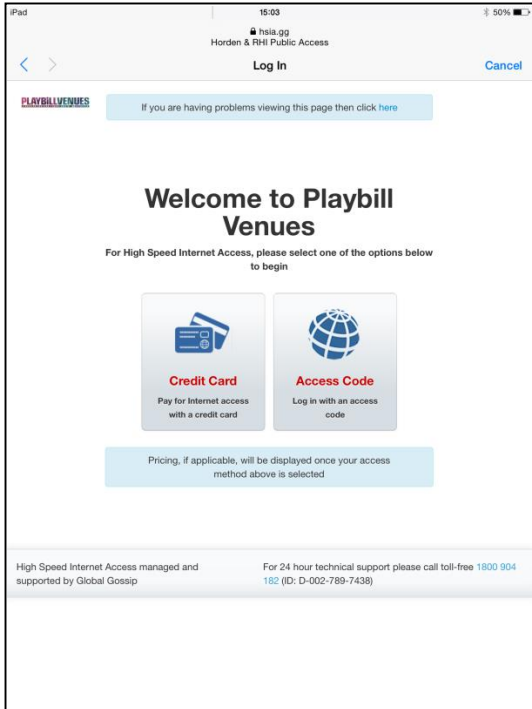

Wi-Fi service is available throughout the Hordern Pavilion and Royal Hall of Industries.

Q. How much does it cost to access the Internet?

A. For 24 hour High Speed Unlimited Data - \$20.00

Q. What is the SSID to connect to the Hordern Pavilion and Royal Hall of Industries?

A. The SSID is “Hordern & RHI Public Access”

Q. When and how do I pay this fee?

A. You will be prompted to pay by credit card when you attempt to connect to the Internet through your browser. American Express, MasterCard, and Visa are accepted.

Q. How do I connect?

A. Please follow the demonstration as below.

iPad 15:08 hsia.gg Horden & RHI Public Access 48%
Log In Cancel

Receipt (Optional)

Please enter your email address to receive a Receipt and Access Code for this purchase.