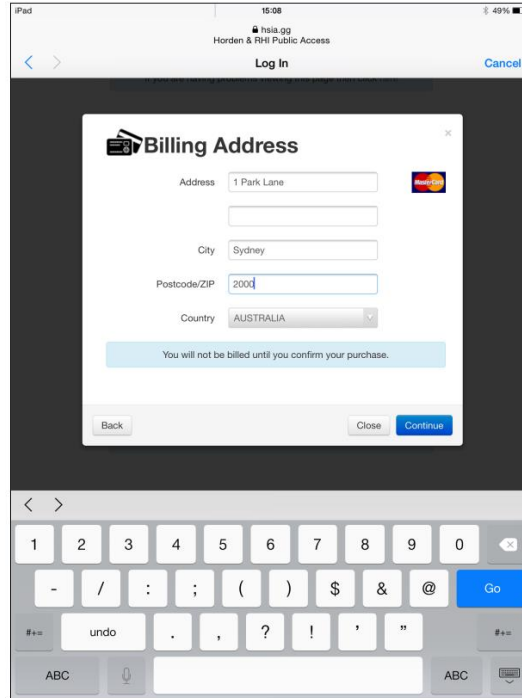

Wi-Fi service is available throughout the Hordern Pavilion and Royal Hall of Industries.

Q. How much does it cost to access the Internet?

A. For 24 hour High Speed Unlimited Data - \$20.00

Q. What is the SSID to connect to the Hordern Pavilion and Royal Hall of Industries?

A. The SSID is “Hordern & RHI Public Access”

Q. When and how do I pay this fee?

A. You will be prompted to pay by credit card when you attempt to connect to the Internet through your browser. American Express, MasterCard, and Visa are accepted.

Q. How do I connect?

A. Please follow the demonstration as below.

iPad 15:08 hsia.gg Horden & RHI Public Access 48%
Log In Cancel

Receipt (Optional)

Please enter your email address to receive a Receipt and Access Code for this purchase.