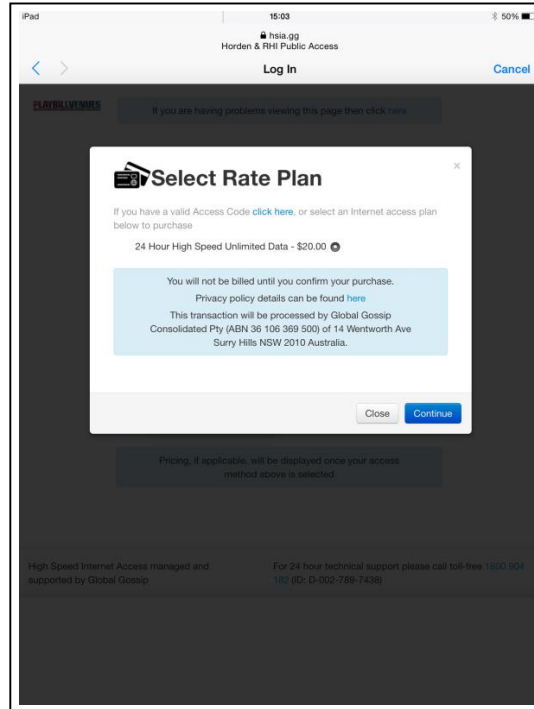

Wi-Fi service is available throughout the Hordern Pavilion and Royal Hall of Industries.

Q. How much does it cost to access the Internet?

A. For 24 hour High Speed Unlimited Data - \$20.00

Q. What is the SSID to connect to the Hordern Pavilion and Royal Hall of Industries?

A. The SSID is “Hordern & RHI Public Access”

Q. When and how do I pay this fee?

A. You will be prompted to pay by credit card when you attempt to connect to the Internet through your browser. American Express, MasterCard, and Visa are accepted.

Q. How do I connect?

A. Please follow the demonstration as below.

iPad 15:08 hsia.gg Horden & RHI Public Access 48%
Log In Cancel

Receipt (Optional)

Please enter your email address to receive a Receipt and Access Code for this purchase.