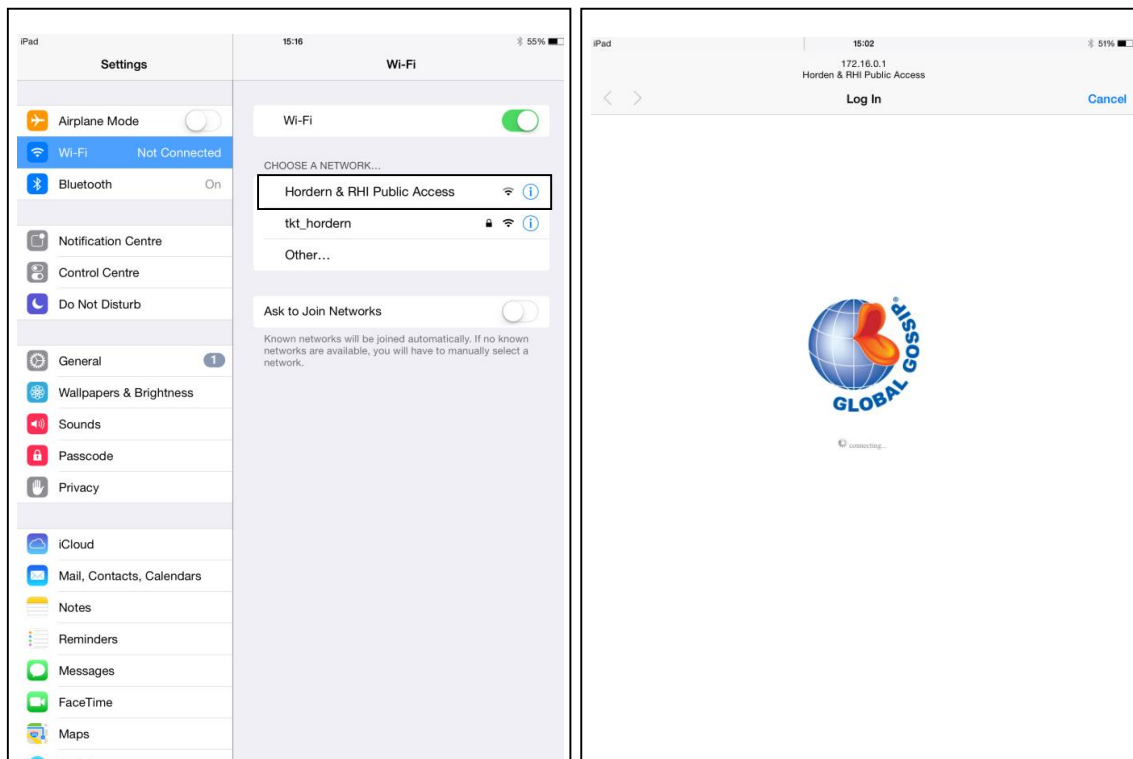

Q. How do I connect?

A. Please follow the demonstration as below.